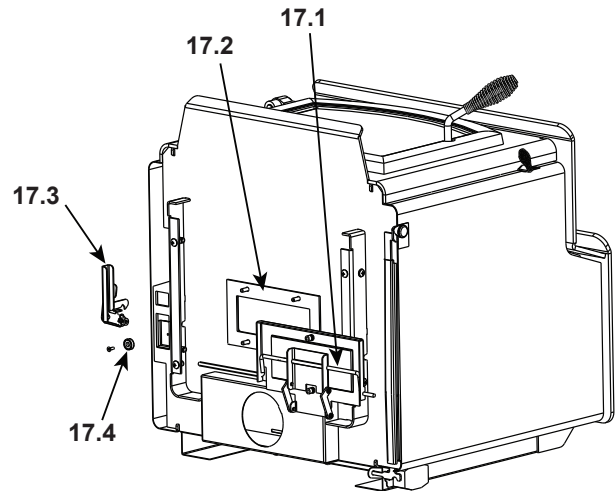

**#17 Door Assembly
(Ash Pan Removal System)**

IMPORTANT: THIS IS DATED INFORMATION. Parts must be ordered from a dealer or distributor. **Hearth and Home Technologies does not sell directly to consumers.** Provide model number and serial number when requesting service parts from your dealer or distributor.

Stocked at Depot

ITEM	DESCRIPTION	COMMENTS	PART NUMBER	
16	Brick Assembly, Complete Set	Pkg of 20	SRV7037-012	
16.1	Brick, 9 x 4.5 x 1.25"	Qty. 10 Reg.		
16.2	Brick, 6 x 4.5"	Qty. 4 Reg.		
16.3	Brick, 9 x 4.5" with angle	Qty. 1 Reg.		
16.4	Brick, 4.5 x 4.5 x 4.25"	Qty. 2 Reg.		
16.5	Brick, 9 x 3" with angle	Qty. 1 Reg.		
16.6	Brick, small	Qty. 2 Reg.		
	Brick, Uncut	Pkg of 1	832-0550	
		Pkg of 6	832-3040	
#17 Ash Pan removal System				
17.1	Door Assembly (ARS - Ash Pan Removal System)		SRV7033-015	Y
17.2	Gasket		SRV7033-296	Y
17.3	Latch, Handle Assembly		SRV7033-047	Y
17.4	Magnet Round		7000-552	

Additional service part numbers appear on following page.