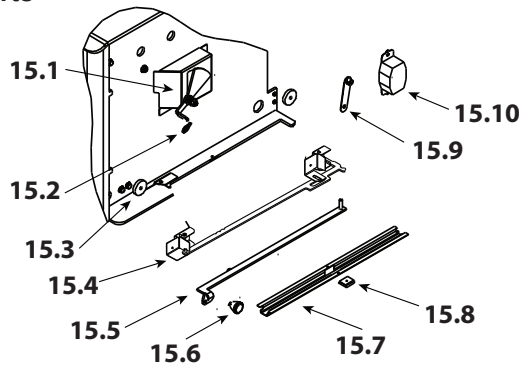

Stocked at Depot

ITEM	DESCRIPTION	COMMENTS	PART NUMBER	
1	Air Supply Back		SRV7033-134	
2	Air Channel, Convection w/Bracket - Retain original serial # label		SRV7033-144	
3	Panel Assembly, Side, Left		7037-011	
4	ARS Access Cover		SRV7038-196	
	Handle, Access Cover		SRV7038-197	
5	Tube Support Rack		7033-148	
6	Brick Retainer		7033-149	
7	Ceramic Fiber Blanket, 1/2 " Thick		832-3390	Y
8	Baffle Board - 9-1/2" W x 15-3/4" H	Qty: 2	SRV7037-112	Y
9	Rear Channel Assembly		7033-002	Y
10	Label, Burn Rate		SRV7033-160	
11	Panel Assembly, Side, Right		7037-010	
12	Label, Start-Up, Acc		SRV7033-166	
13	Tube Channel Top - Access Cover		SRV7033-237	
14	Tube, Channel Assembly	Manifold Tubes	SRV7033-023	Y

#15 Burn Rate Controls & Associated Parts

15.1	Burn Rate Control Assembly		SRV7037-004	Y
15.2	Spring Handle, 1/4"	Gold	832-0630	Y
		Nickel	250-8340	Y
15.3	Door Gasket - Front & Rear Air Timer Doors		7033-282	Y
15.4	Timer Air Control Assembly		SRV7037-018	Y
	Rear Air Door Assembly		7037-013	Y
15.5	Rear Air Control Arm Assembly		7037-005	Y
15.6	Knob - Start-Up Control Knob		SRV7000-343	
15.7	Air Control Rod Guide		7033-210	
15.8	Latch, Magnet - For Air Control		SRV229-0631	
15.9	Timer Arm Assembly		7033-034	Y
15.10	Timer (Only) Replacement Assembly		SRV480-1940	Y