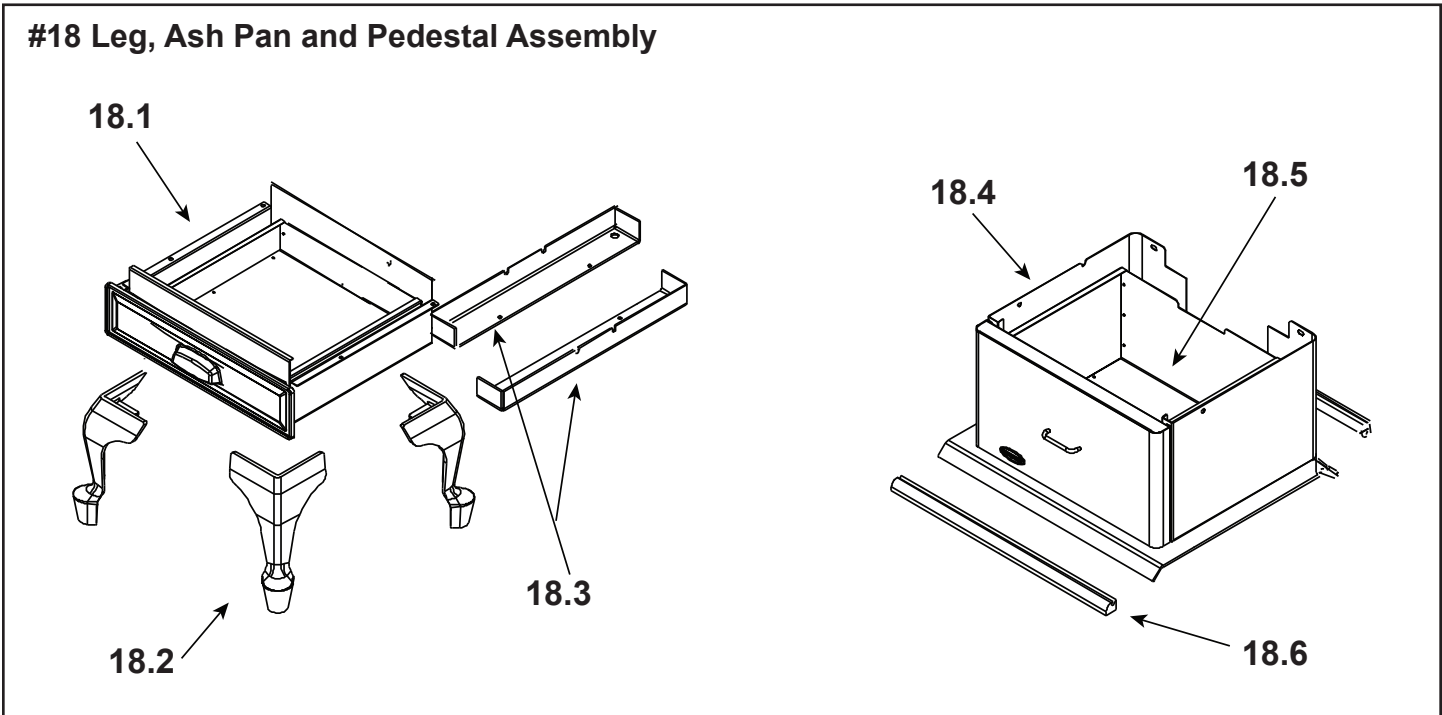

IMPORTANT: THIS IS DATED INFORMATION. Parts must be ordered from a dealer or distributor. **Hearth and Home Technologies does not sell directly to consumers.** Provide model number and serial number when requesting service parts from your dealer or distributor.

Stocked at Depot

ITEM	DESCRIPTION	COMMENTS	PART NUMBER	
	Leg Kit	Black	LEG-3143-BK	
		No longer available	LEG-3143-GD	
		Nickel	LEG-3143-NL	
18.1	Ash Pan Assembly		7033-008	
18.2	Legs, Queen Anne	Black	831-1240	
		No longer available	831-1250	
		Nickel	LEGS-QANL	
18.3	Leg Mount Kit		SRV7037-132	
	Ash Pan Leg (ARS - Ash Pan Removal System)		SRV7033-050	
	Component Pack, Leg Step Top (Includes Gasket For Ash Removal, Magnet & Fasteners)		7033-048	
	Pedestal		PED-3143	
18.4	Pedestal Assembly		7033-013	
18.5	Ash Pan Assembly		7033-010	
	Ash Pan Door Handle		SRV7033-274	
	Outside Air Cover Plate Assembly		SRV7033-041	Y
	Component Pack, Pedestal, Leg Step Top (Includes Gasket For Ash Removal, Magnet & Fasteners)		7033-045	
18.6	Strip, Oak Trim	No longer available	832-0560	

Additional service part numbers appear on following page.