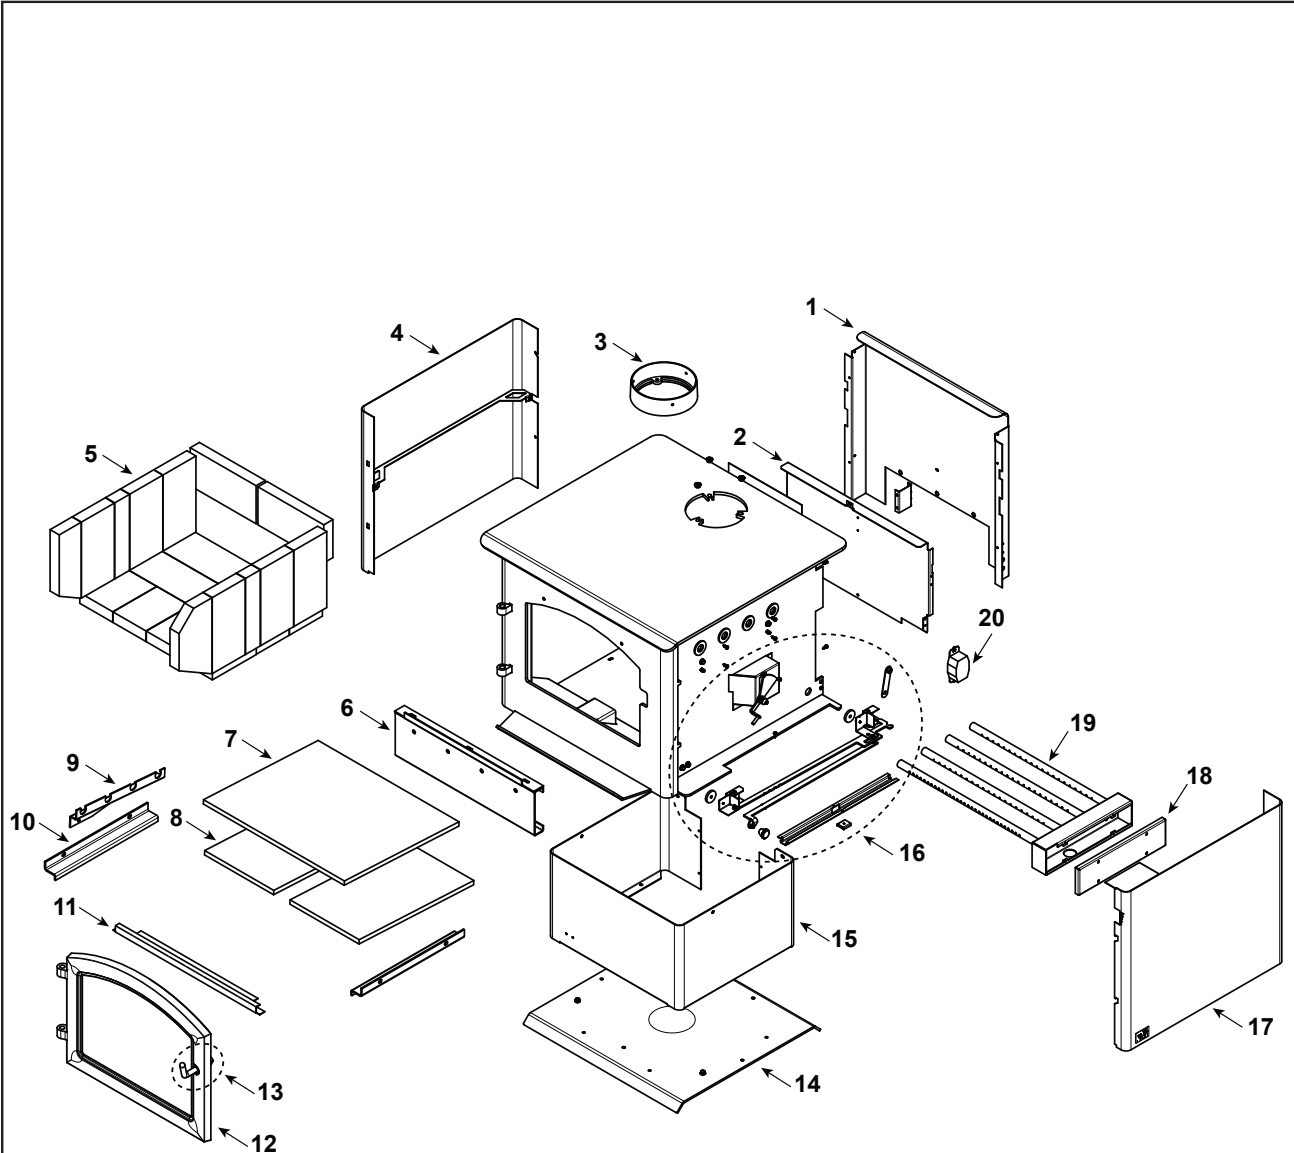

QUADRA-FIRE® Service Parts
Wood Stove

43M-ACC-C

Beginning Manufacturing Date: Jan 2020
Ending Manufacturing Date: Active

Part number list on following page.

IMPORTANT: THIS IS DATED INFORMATION. Parts must be ordered from a dealer or distributor. **Hearth and Home Technologies does not sell directly to consumers.** Provide model number and serial number when requesting service parts from your dealer or distributor.

Stocked at Depot

ITEM	DESCRIPTION	COMMENTS	PART NUMBER	
1	Air Channel, Convection w/Bracket - Retain original serial # label		SRV7033-144	
2	Air Supply Back		SRV7033-134	
3	Flue Collar		SRV7000-302	Y
4	Panel Assembly, Side, Left		7037-007	

#5 Brick Set Assembly