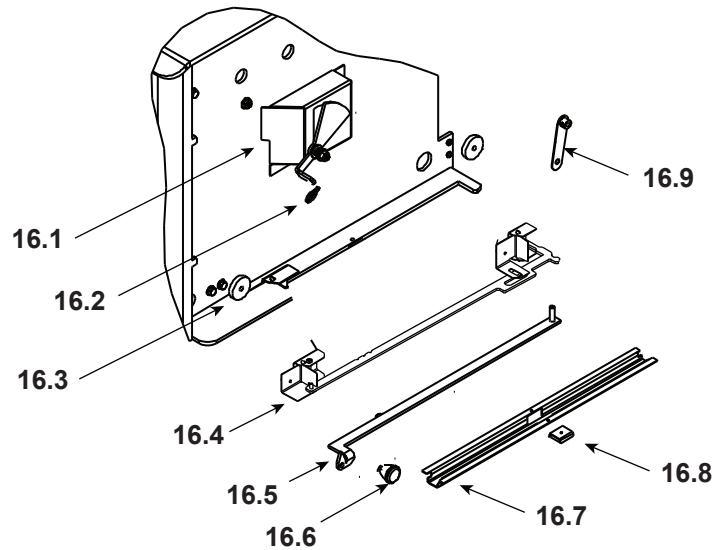

IMPORTANT: THIS IS DATED INFORMATION. Parts must be ordered from a dealer or distributor. **Hearth and Home Technologies does not sell directly to consumers.** Provide model number and serial number when requesting service parts from your dealer or distributor.

**Stocked
at Depot**

ITEM	DESCRIPTION	COMMENTS	PART NUMBER
14	Pedestal Base		7033-163
15	Pedestal Riser		7033-207

#16 Burn Rate Control & Associated Parts

16.1	Burn Rate Control Assembly		SRV7037-054	Y
16.2	Spring Handle, 1/4"	Nickel	250-8340	Y
16.3	Door Gasket - Front & Rear Air Timer Doors		7033-282	Y
16.4	Timer Air Control Assembly		SRV7037-018	Y
	Rear Air Door Assembly		7037-013	Y
16.5	Rear Air Control Arm Assembly		7037-005	Y
16.6	Knob - Start-Up Control Knob		SRV7000-343	
16.7	Air Control Rod Guide		7033-210	
16.8	Latch, Magnet - For Air Control		SRV229-0631	
16.9	Timer Arm Assembly		7033-034	Y
17	Panel Assembly, Right Side		7037-006	
18	Tube Channel Access Cover (Top)		SRV7033-237	
19	Tube, Channel Assembly	Manifold Tubes	SRV7033-023	Y
20	Timer (Only) Replacement Assembly		SRV480-1940	Y
	Component Pack (Includes Touch-Up Paint, Fiber Handle, Owner's Manual, & Installation Manual)		SRV7037-052	
	Paint, Touch-Up	Black	3-42-19905	
	Logo, Quadra-Fire	Pkg of 10	7000-649/10	

Additional service part numbers appear on following page.