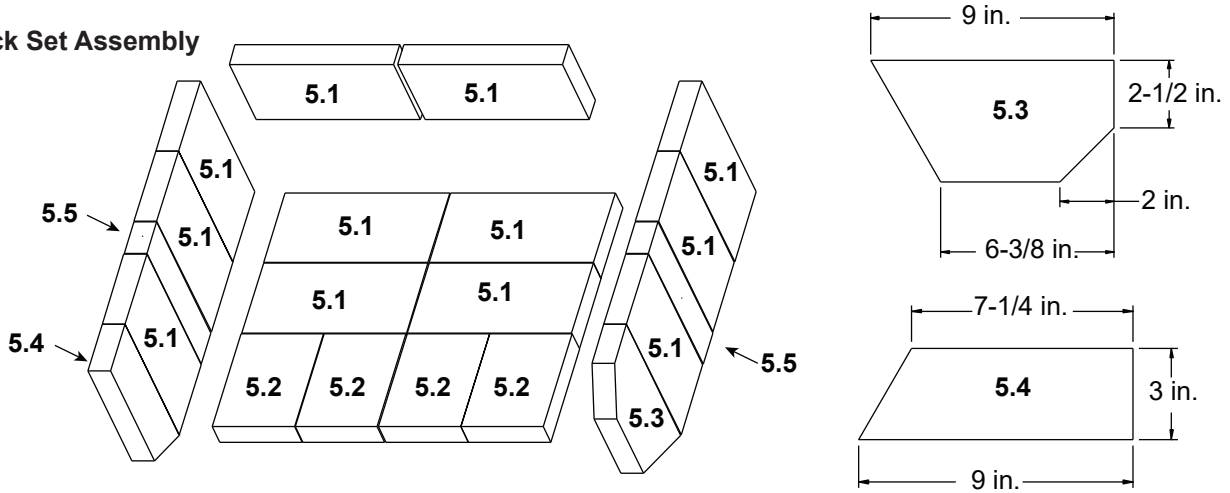

IMPORTANT: THIS IS DATED INFORMATION. Parts must be ordered from a dealer or distributor. **Hearth and Home Technologies does not sell directly to consumers.** Provide model number and serial number when requesting service parts from your dealer or distributor.

Stocked at Depot

ITEM	DESCRIPTION	COMMENTS	PART NUMBER	
1	Air Channel, Convection w/Bracket - Retain original serial # label		SRV7033-144	
2	Air Supply Back		SRV7033-134	
3	Flue Collar		SRV7000-302	Y
4	Panel Assembly, Side, Left		7037-007	

#5 Brick Set Assembly

5	Brick Assembly, Complete Set	Pkg of 20	SRV7037-003	
5.1	Brick, 9 x 4.5 x 1.25"	Qty. 12 Req	832-0550	Y
5.2	Brick, 6 x 4.5 x 1.25"	Qty. 4 Reg.	SRV7128-002	
5.3	Brick, 9 x 4.5 x 1.25" w/Angle	Qty. 1 Reg.	SRV7128-806	
5.4	Brick, 9 x 3 x 1.25" w/Angle	Qty. 1 Reg.	SRV7128-618	
5.5	Brick, small 9 x 2 x 1.25"	Qty. 2 Reg.	SRV7128-018	
	Brick, Uncut	Pkg of 6	832-3040	Y
6	Rear Air Channel Assembly		7033-002	Y
7	Ceramic Fiber Blanket, 1/2 " Thick	15 1/2" x 19 1/2"	832-3390	Y
8	Baffle Fiber Board - 9-1/2" W x 15-3/4" H	Pkg of 2	SRV7037-112	Y
9	Tube Support Rack		7033-148	
10	Brick Retainer		7033-149