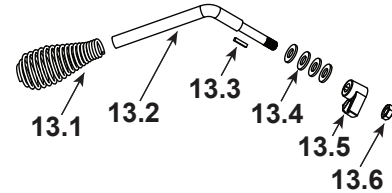

#11 Baffle Protection Channel

11	Baffle Protection Channel		SRV7033-298	
----	---------------------------	--	-------------	--

Additional service part numbers appear on following page.

#12 Door Assembly

#13 Door Handle Assemblies