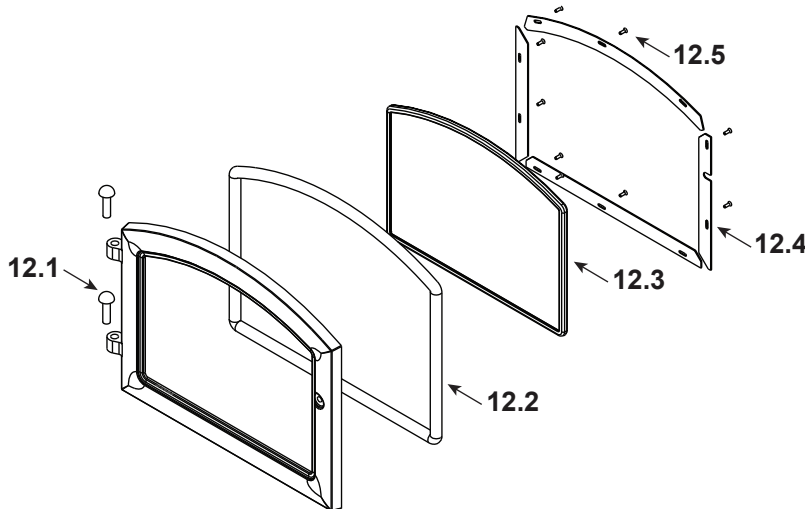

#12 Door Assembly

#13 Door Handle Assemblies