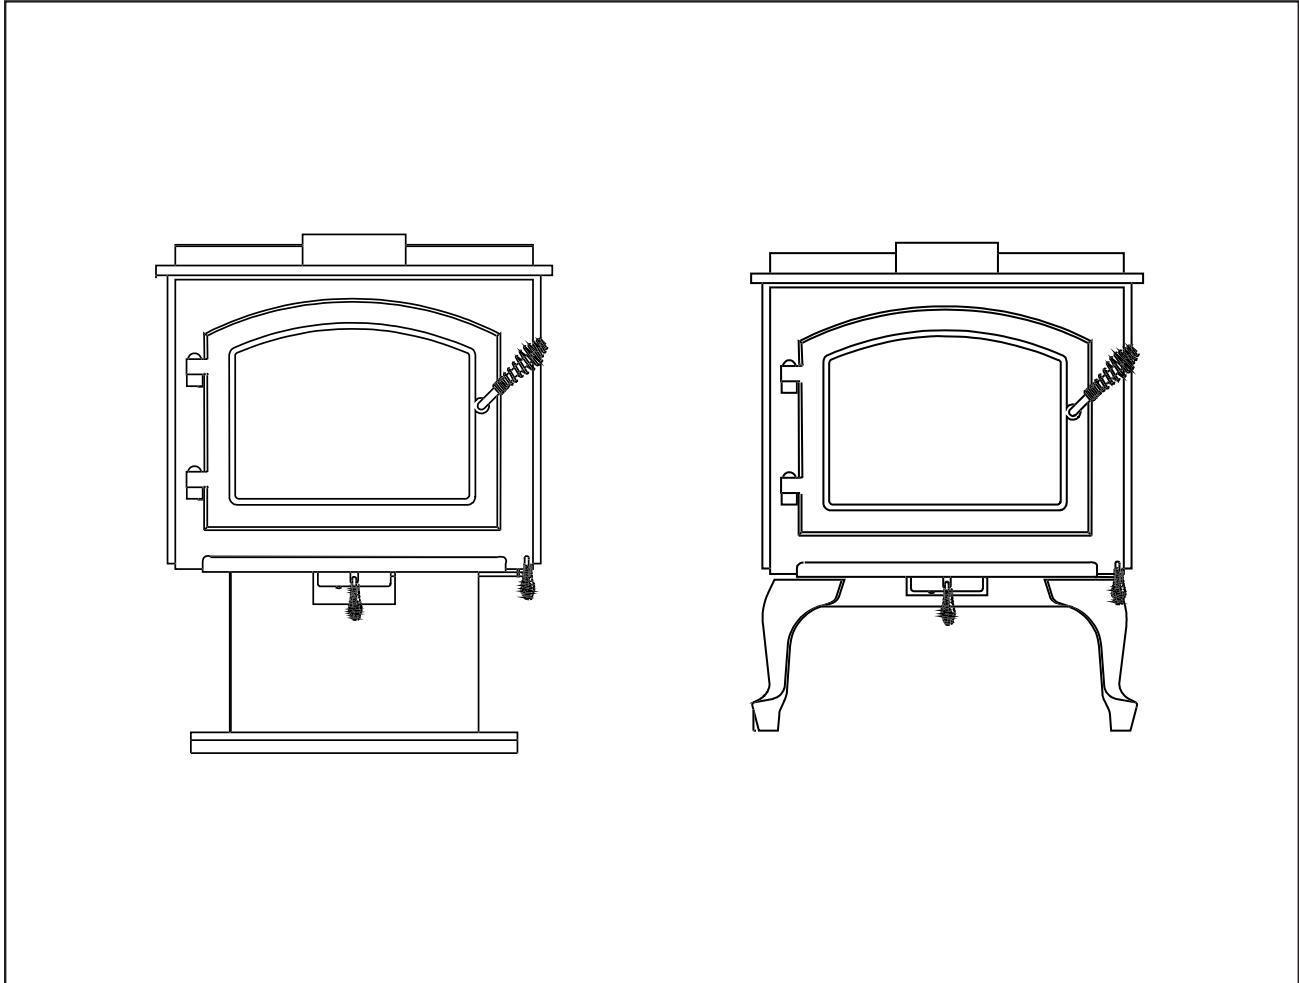

QUADRA-FIRE® Service Parts

3100 F/S(Pre ACT)

Wood Stove

Beginning Manufacturing Date: Nov 1995

820-0060, 820-0330, 820-0470, 820-0520, 820-0570, 820-0580, 820-0670

Ending Manufacturing Date: Mar 2001

Last unit built SN #82113

IMPORTANT: THIS IS DATED INFORMATION. Parts must be ordered from a dealer or distributor. **Hearth and Home Technologies does not sell directly to consumers.** Provide model number and serial number when requesting service parts from your dealer or distributor.

Stocked at Depot

ITEM	DESCRIPTION	COMMENTS	PART NUMBER	
	Baffle		832-0360	
	Blanket, Kaowool		832-3401	Y
	Blowers:			
	160 CFM F/S Blower Assy	No longer available	831-1701	
	160 CFM F/S Blower Motor Only		812-4900	Y
	115 CFM Insert Blower Assy w/ Harness		831-1101	
	115 CFM Insert Blower Motor Only		832-3190	

Additional service parts on following page.