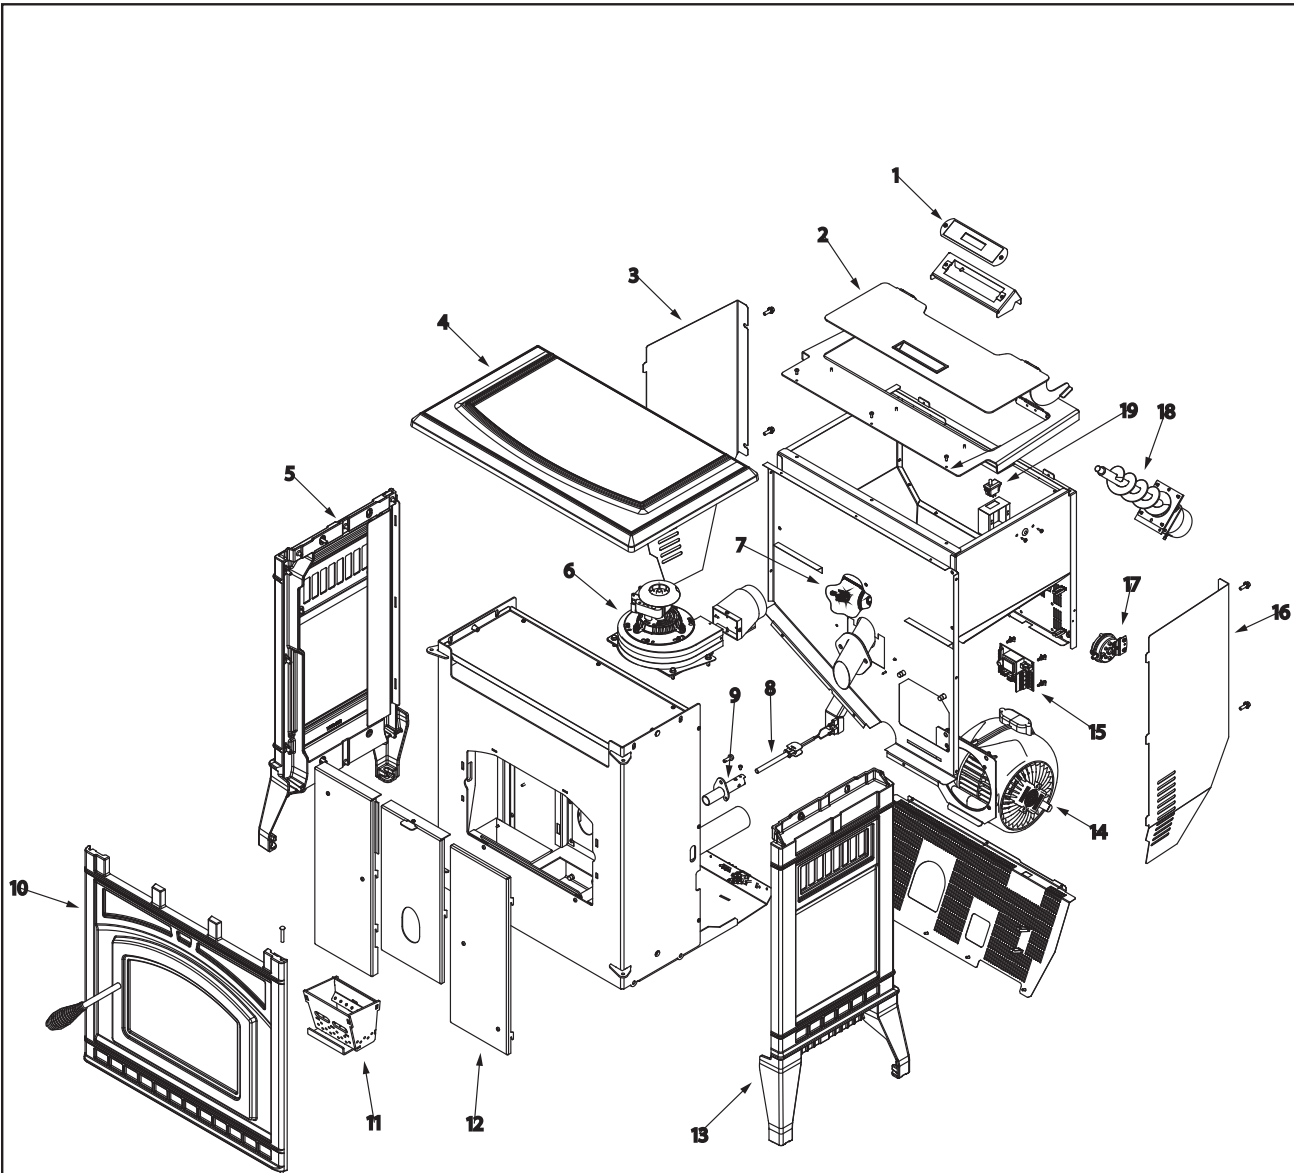

Service Parts

PHC90

Beginning Manufacturing Date: July 2016
Ending Manufacturing Date: Aug 2018

Part number list on following page.

#10 Door Assembly

IMPORTANT: THIS IS DATED INFORMATION. When requesting service or replacement parts for your appliance please provide model number and serial number.

Stocked at Depot

ITEM	DESCRIPTION	COMMENTS	PART NUMBER	
10	Face Assembly	No longer available	7093-041-2MBK	
10.1	Glass Assembly		SRV7093-023	Y
10.2	Rope, Door, 3/4" x 84"		832-1680	Y
10.3	Hinge Pin	Pkg of 2	433-1590/2	
10.4	Door Handle Kit	No longer available	SRV7093-025	
10.5	Spring Handle, 1/2"		250-8330	