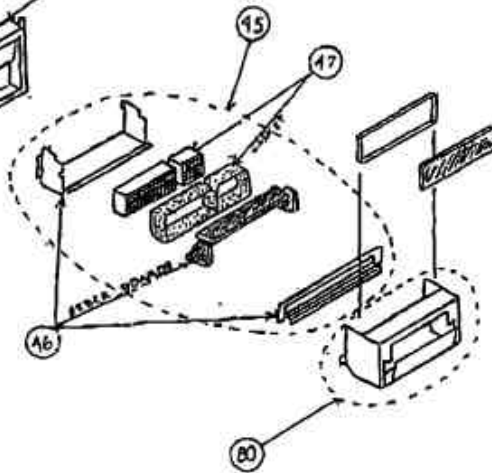

Harvest Model #8402A  
Wood Stove Heater  
Exploded Parts Drawing, Sht. 1 of 2  
Production Date: July 1992 - Sept. 1995  
Serial #: 001001 - 002195

Model: Harvest "Mod" A

Production Dates: July 1992 - September 1995

Serial #: 001001-002195

Note: Specify color for cast iron parts which are available in enamel.

Key	Part #	Description	
3	1421-51	Front Bottom Stone 2 3/4" x 8 1/2"	
4	1421-52A	Front Top Stone 3 3/4" x 8 1/2"	
5	1421-53	Front Side Stone 9 1/2" x 3 19/32"	
6	1421-54	Left Side Top Stone 4" x 6 11/16"	
7	1421-55	Left Side Bottom Stone 2 3/4" x 6 11/16"	
8	1421-56	Right Side Stone 6 11/16" x 9 1/2"	
9	1421-57	Top Center Stone 8 1/32" x 9 1/2"	
10	1421-58	Top Side Stone 8 1/32" x 15 5/8"	
11	1421-59	Left Side Vertical Stone 12" x 1 1/4"	
<b>13</b>	<b>94-58422A</b>	<b>Ash Door Latch Kit</b>	<b>No Longer Available</b>
		Includes: Handle Crank Ash Door Latch Ash Door Shaft Spiral Pin 3/16" x 1" Set Screw Flat Washer	
<b>14</b>	<b>94-58420A</b>	<b>Front &amp; Side Door Latch Assembly</b>	(chrome)
		Includes: Handle Crank Side Door Latch Set Screw	
15	2421-211	Firebox Exit Guard	
<b>16</b>	<b>94-58420A</b>	<b>Front &amp; Side Door Latch Assembly</b>	(chrome)
		Includes: Handle Crank Side Door Latch Set Screw	
17	2421-219	Front Door	
<b>18</b>	<b>2421-221</b>	<b>Front Door Outer Frame</b>	<b>No Longer Available</b>