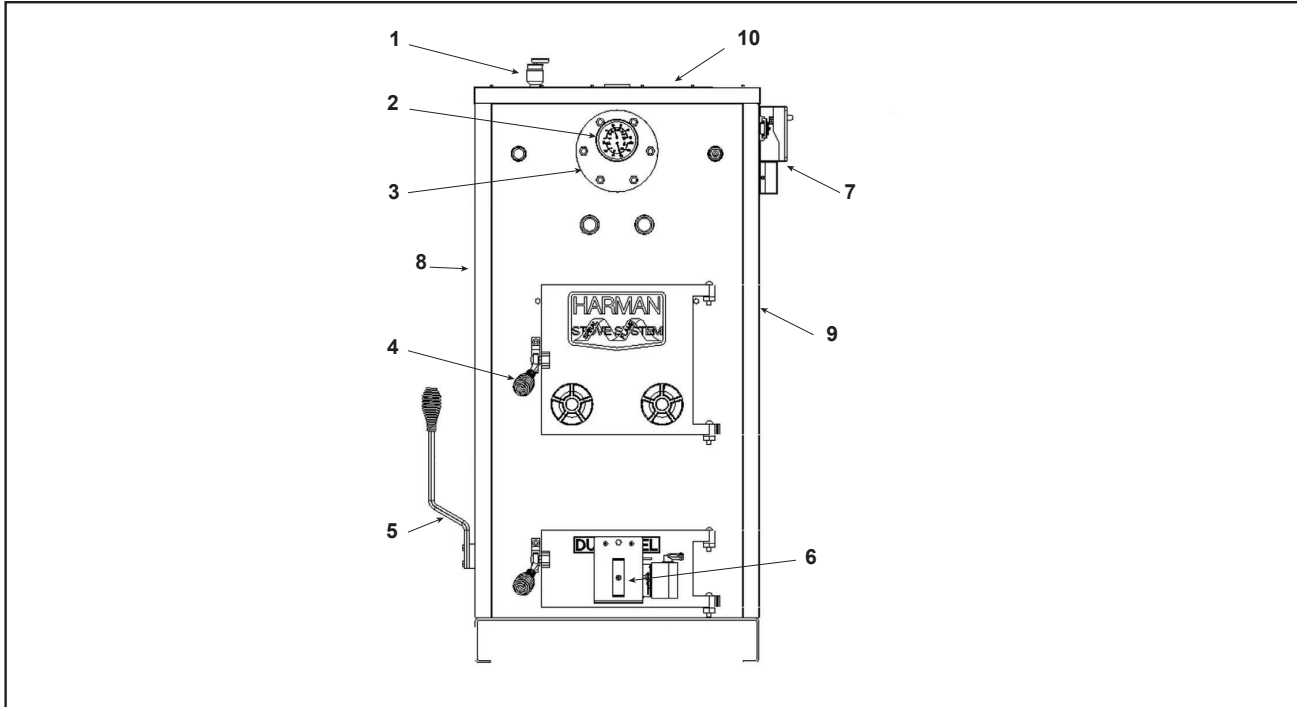

Service Parts

SF360

Wood, Coal Fired Boiler

Beginning Manufacturing Date: N/A
Ending Manufacturing Date: Sept 2013

1-70-03239

Last SN #008436555

IMPORTANT: THIS IS DATED INFORMATION. Parts must be ordered from a dealer or distributor. **Hearth and Home Technologies does not sell directly to consumers.** Provide model number and serial number when requesting service parts from your dealer or distributor.

Stocked at Depot

ITEM	DESCRIPTION	COMMENTS	PART NUMBER	
1	Safety Relief Valve		3-10-77382	Y
2	Press/temp Gauge-Rear Mount		3-10-78427	Y
3	Stove Water Plate (6 holes, 1 fitting)	No longer available	1-10-08024	
	Gasket, Boiler Plate		3-10-24758	Y
4	Door Handle - Cast	Qty 2 req	4-00-00042	Y
	Door Latch	4 Sets	1-00-00036	Y
	Draft Control Knob - Cast	No longer available	4-00-00109-1	
	Load Door - Cast	No longer available	4-00-00195P	
	Flapper Weldment 17-1/2"	No longer available	1-10-00407	
5	Long Shaker Handle Weldment	No longer available	1-10-01005	
	Shaker Bar Weldment 4-11/16"	No longer available	1-10-02018W	
	Shaker Block	No longer available	2-00-01037-1	
	Shaker Bracket	No longer available	2-00-01047B	
	Shaker Handle Mount	No longer available	2-00-01037-2	
6	Automatic Draft Control Assembly	No longer available	1-10-03375	
	Ash Door - Cast	No longer available	4-00-00200-1D	
	Draft Motor Mount Bracket	No longer available	2-00-01010B	
	Draft Motor 120v	No longer available	3-20-45338	