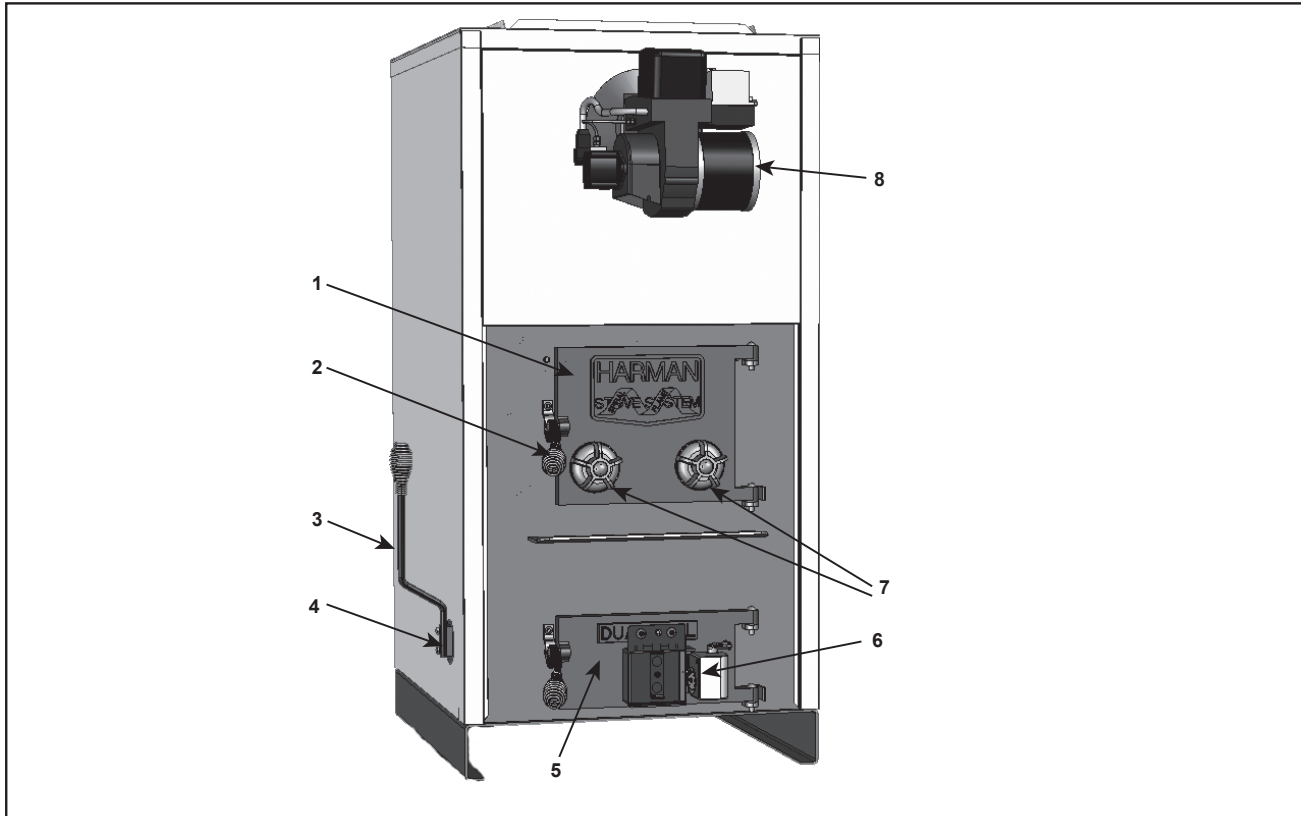

Service Parts

SF2600SS

Wood/Coal/Oil Furnace

Beginning Manufacturing Date: N/A

1-70-03237

Ending Manufacturing Date: Aug 2013

Last SN #008450741

IMPORTANT: THIS IS DATED INFORMATION. Parts must be ordered from a dealer or distributor. **Hearth and Home Technologies does not sell directly to consumers.** Provide model number and serial number when requesting service parts from your dealer or distributor.

Stocked at Depot

ITEM	DESCRIPTION	COMMENTS	PART NUMBER	
1	Load door - Cast	No longer available	4-00-00197P	
	Door Latch	4 Sets	1-00-00036	Y
	Flapper Weldment 18-3/8"	No longer available	1-10-00674W	
2	Door Handle - Cast	Qty 2 req	4-00-00042	Y
3	Long Shaker Handle Weldment	No longer available	1-10-01005	
4	Shaker Handle Mount	No longer available	2-00-01037-2	
	Shaker Bar Weldment	No longer available	1-10-02020W	
	Shaker Block	No longer available	2-00-01037-1	
	Shaker Bracket	No longer available	2-00-01047F	
5	Ash Door - Cast	No longer available	4-00-00200-1D	
6	Automatic Draft Control Assembly	No longer available	1-10-03375	
	Draft Control Motor Mount Bracket	No longer available	2-00-01010B	
	Draft Motor 120v	No longer available	3-20-45338	
7	Draft Control - Cast	No longer available	4-00-00109-1	
8	Blue Angel Oil Burner	No longer available	3-20-426001	