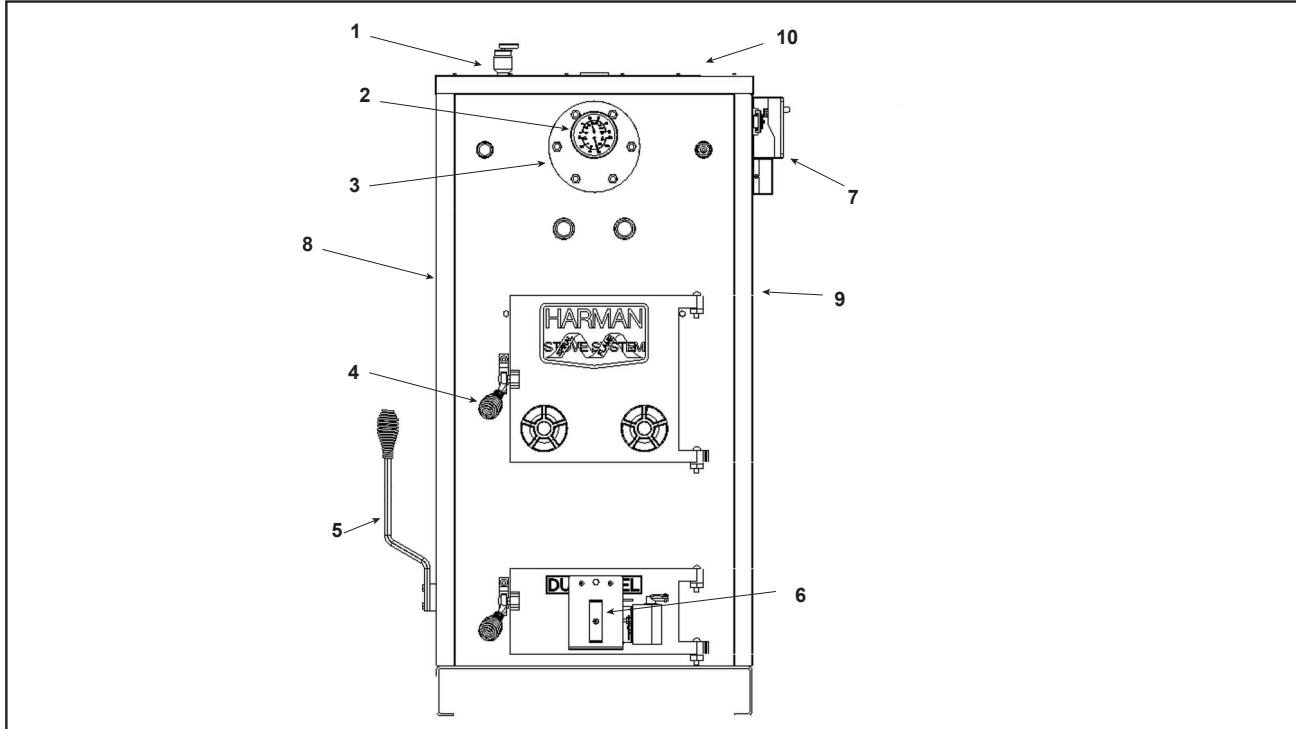

Service Parts

SF260

Wood, Coal fired Boiler Appliance

Beginning Manufacturing Date: N/A
Ending Manufacturing Date: June 2014

1-70-03236

IMPORTANT: THIS IS DATED INFORMATION. Parts must be ordered from a dealer or distributor. **Hearth and Home Technologies does not sell directly to consumers.** Provide model number and serial number when requesting service parts from your dealer or distributor.

Stocked at Depot

ITEM	DESCRIPTION	COMMENTS	PART NUMBER	
1	Safety Relief Valve		3-10-77382	Y
2	Press/temp Gauge-Rear Mount		3-10-78427	Y
3	Stove Water Plate (6 holes, 1 fitting)	No longer available	1-10-08024	
	Gasket, Boiler Plate		3-10-24758	Y
4	Door Handle - Cast	Qty 2 req	4-00-00042	Y
	Door Latch	4 Sets	1-00-00036	Y
	Draft Control Knob - Cast	No longer available	4-00-00109-1	
	Load Door - Cast	No longer available	4-00-00195P	
	Flapper Weldment 17-1/2"	No longer available	1-10-00407	
5	Long Shaker Handle Weldment	No longer available	1-10-01005	
	Shaker Bar Weldment 4-11/16"	No longer available	1-10-02018W	
	Shaker Block	No longer available	2-00-01037-1	
	Shaker Bracket	No longer available	2-00-01047B	
	Shaker Handle Mount	No longer available	2-00-01037-2	
6	Automatic Draft Control Assembly	No longer available	1-10-03375	
	Draft Motor Mount Bracket	No longer available	2-00-01010B	
	Ash Door - Cast	No longer available	4-00-00200-1D	
	Draft Motor 120v	No longer available	3-20-45338	