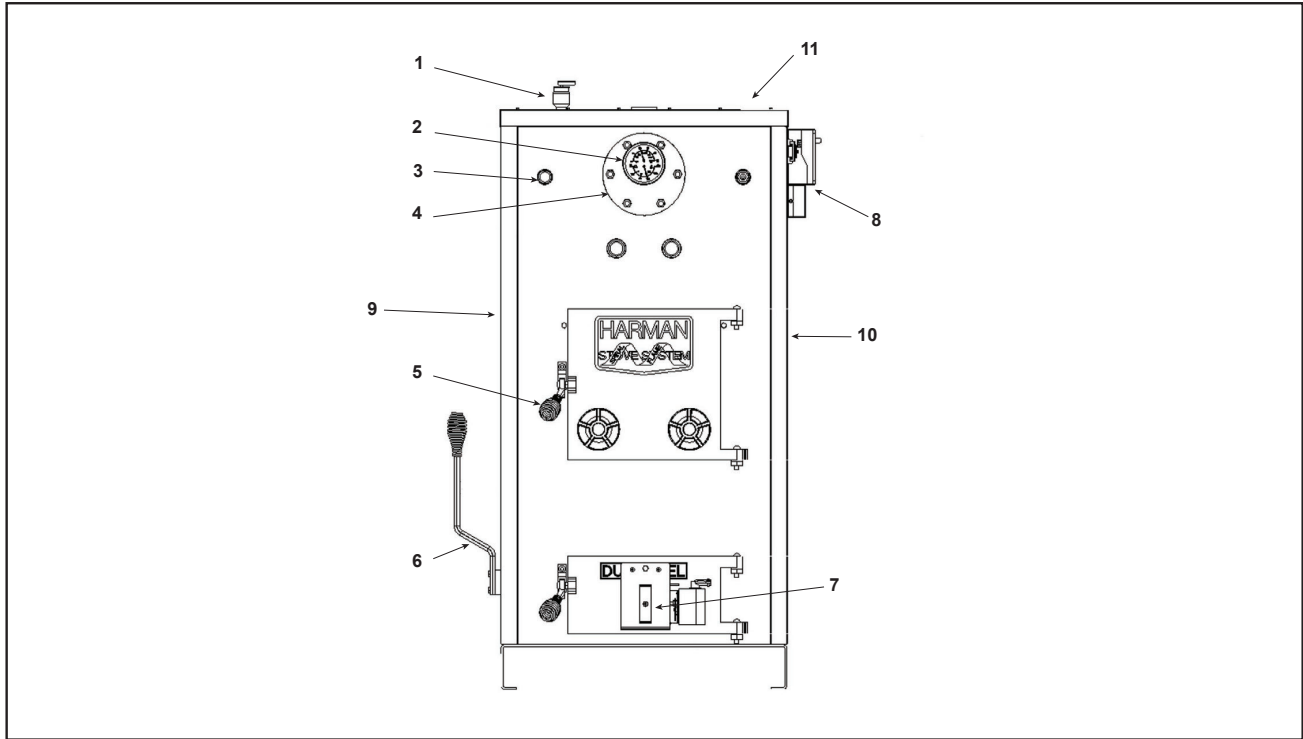

Service Parts

SF160

Wood, Coal fired Boiler
1-70-03233

Beginning Manufacturing Date: N/A
Ending Manufacturing Date: March 2011

IMPORTANT: THIS IS DATED INFORMATION. Parts must be ordered from a dealer or distributor. **Hearth and Home Technologies does not sell directly to consumers.** Provide model number and serial number when requesting service parts from your dealer or distributor.

Stocked at Depot

ITEM	DESCRIPTION	COMMENTS	PART NUMBER	
1	Safety Relief Valve		3-10-77382	Y
2	Press/temp Gauge-Rear Mount		3-10-78427	Y
3	Aquastat Sensor Well	Post 1199	3-10-935111	Y
4	Stove Water Plate (6 holes, 1 fitting)	No longer available	1-10-08024	
	Gasket, Boiler Plate		3-10-24758	Y
5	Door Handle - Cast	Qty 2 req	4-00-00042	Y
	Door Latch	4 Sets	1-00-00036	Y
	Load Door - Cast	No longer available	4-00-00197P	
	Draft Control Knob - Cast	No longer available	4-00-00109-1	
6	Long Shaker Handle Weldment	No longer available	1-10-01005	
	Shaker Bar Weldment 4-1/4"	No longer available	1-10-02017W	
	Shaker Block	No longer available	2-00-01037-1	
	Shaker Bracket	No longer available	2-00-01047B	
	Shaker Handle Mount	No longer available	2-00-01037-2	
7	Automatic Draft Control Assembly	No longer available	1-10-03375	
	Draft Motor 120v	No longer available	3-20-45338	
	Draft Motor Mount Bracket	No longer available	2-00-01010B	
	Ash Door - Cast	No longer available	4-00-00200-1D	