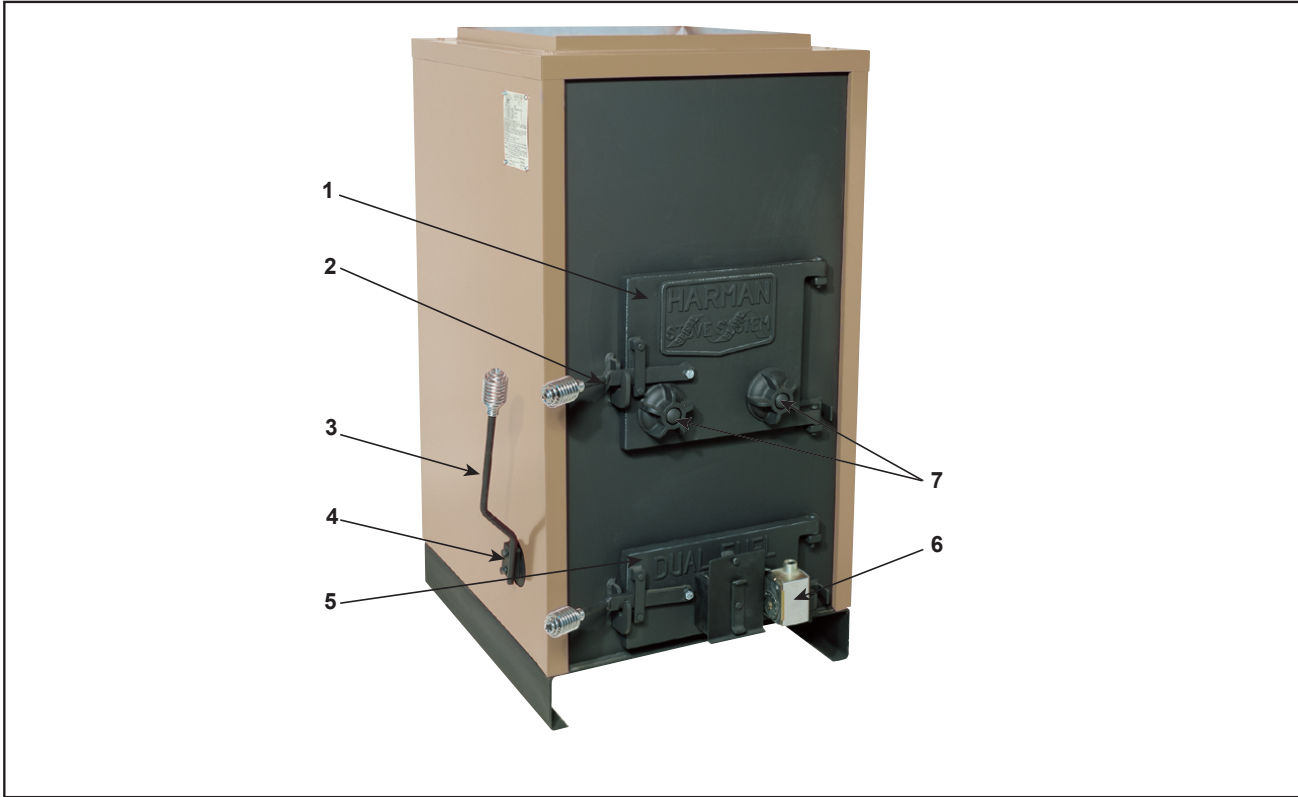

Service Parts

SF1500A

Wood/Coal Hot Air Furnace

Beginning Manufacturing Date: N/A
Ending Manufacturing Date: March 2011

1-70-03232

IMPORTANT: THIS IS DATED INFORMATION. Parts must be ordered from a dealer or distributor. **Hearth and Home Technologies does not sell directly to consumers.** Provide model number and serial number when requesting service parts from your dealer or distributor.

Stocked at Depot

ITEM	DESCRIPTION	COMMENTS	PART NUMBER	
1	Load Door - Cast	No longer available	4-00-00197P	
	Door Latch	4 Sets	1-00-00036	Y
	Gasket, 1/2" Rope (Load Door & Ash Door)	20 Ft	1-00-53500	Y
2	Door Handle - Cast (not as shown in picture)	Qty 2 req	4-00-00042	Y
3	Long Shaker Handle Weldment	No longer available	1-10-01005	
	Shaker Bar Weldment 5-3/16"	No longer available	1-10-00668W	
	Shaker Block	No longer available	2-00-01037-1	
	Shaker Bracket	No longer available	2-00-04129F	
4	Shaker Handle Mount	No longer available	2-00-01037-2	
5	Ash Door - Cast	No longer available	4-00-00200-1D	
	Ash Pan	No longer available	1-10-16027	
6	Automatic Draft Control Assembly	No longer available	1-10-03375	
	Draft Control Motor Mount Bracket	No longer available	2-00-01010B	
	Draft Motor, 120v	No longer available	3-20-45338	
7	Draft Control - Cast	No longer available	4-00-00109-1	

Additional service parts on the following page.