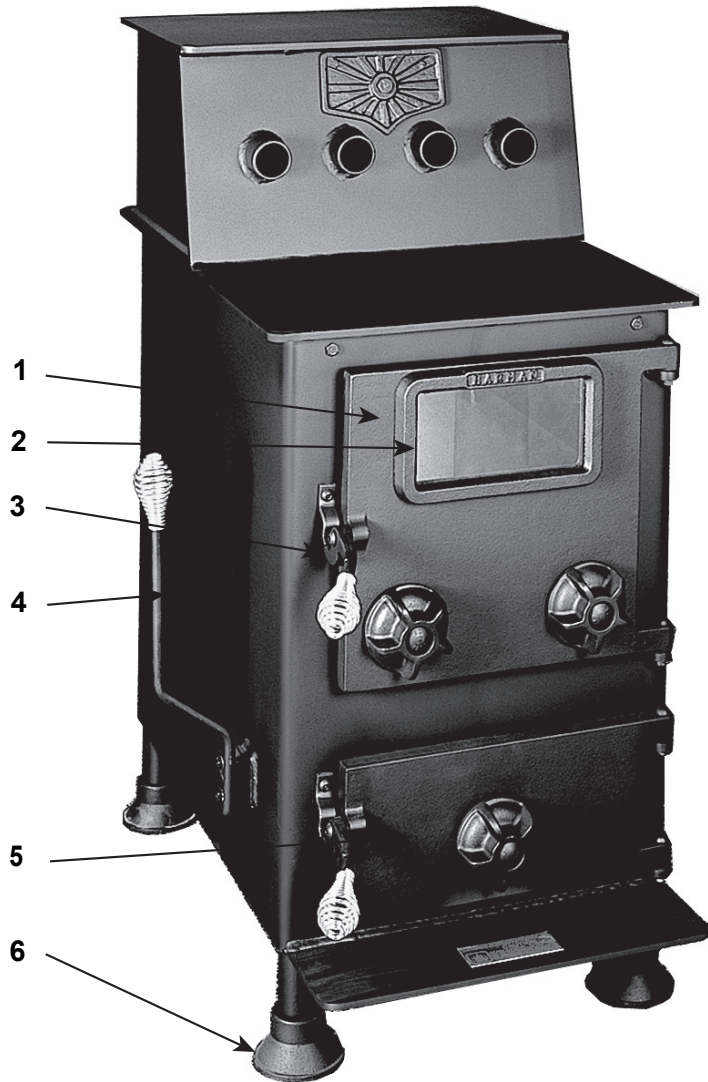

Service Parts

SF 150

Spiral Chamber System Coal Stove

Beginning Manufacturing Date: N/A  
Ending Manufacturing Date: Dec 1990

1-70-03231-1 (Black)

Part number list on following page.